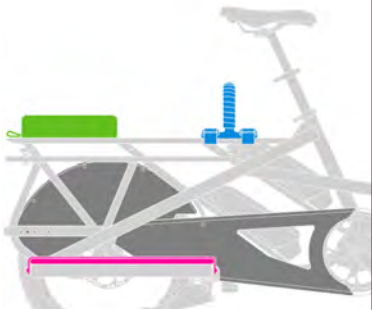

1 adulte

- **Siège + Poignée**
Captain's Chair Gen 2 ▲
- **Repose-pieds**
Sidekick Wide Decks OU
Integrated Lower Decks

1 adulte

- **Siège**
Captain's Chair Gen 1
- **Poignée**
Sidekick Flat Bars OU
Sidekick Joyride Bars
- **Repose-pieds**
Sidekick Wide Decks OU
Integrated Lower Decks

1 adulte

- **Siège**
Sidekick Seat Pad
- **Poignée**
Sidekick Flat Bars OU
Sidekick Handle Gen 1 ▲
- **Repose-pieds**
Sidekick Wide Decks OU
Integrated Lower Decks

Tern, the Tern Werd (logotype), the Tern Berd (device), Sidekick, Clubhouse, Captain's Chair and GSD used alone or in combination are trade names, trade devices or registered trademarks of Mobility Holdings, Ltd.