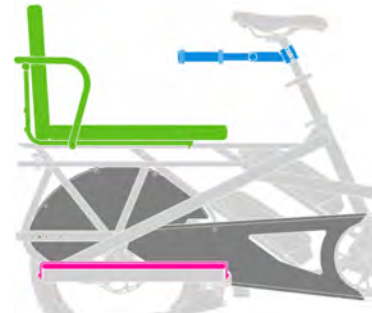

1-2 enfants+

- **Siège**
Captain's Chair Gen 1
- **Poignée**
Sidekick Joyride Bars
- **Repose-pieds**
Sidekick Wide Decks OU
Integrated Lower Decks
- **Protection pieds et jambes**
Cargo Hold Panniers

Setups Passagers

1 adulte

- **Siège + Poignée**
Captain's Chair Gen 2 ▲
- **Repose-pieds**
Sidekick Wide Decks OU
Integrated Lower Decks

1 adulte

- **Siège**
Captain's Chair Gen 1
- **Poignée**
Sidekick Flat Bars OU
Sidekick Joyride Bars
- **Repose-pieds**
Sidekick Wide Decks OU
Integrated Lower Decks