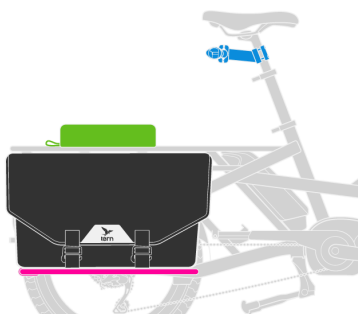

1 adulte

- **Siège + Poignée**
Captain's Chair Gen 2 ▲
- **Repose-pieds**
Sidekick Lower Deck
- **Protection pieds et jambes**
Cargo Hold Panniers

1 adulte

- **Siège**
Captain's Chair Gen 1
- **Poignée**
Sidekick Flat Bars OU
Sidekick Joyride Bars
- **Repose-pieds**
Sidekick Lower Deck
- **Protection pieds et jambes**
Cargo Hold Panniers

1 adulte

- **Siège**
Sidekick Seat Pad
- **Poignée**
Sidekick Handle Gen 1 ▲
OU Sidekick Flat Bars
- **Repose-pieds**
Sidekick Lower Deck
- **Protection pieds et jambes**
Cargo Hold Panniers

Tern, the Tern Werd (logotype), the Tern Berd (device), Sidekick, Clubhouse, Captain's Chair and GSD used alone or in combination are trade names, trade devices or registered trademarks of Mobility Holdings, Ltd.