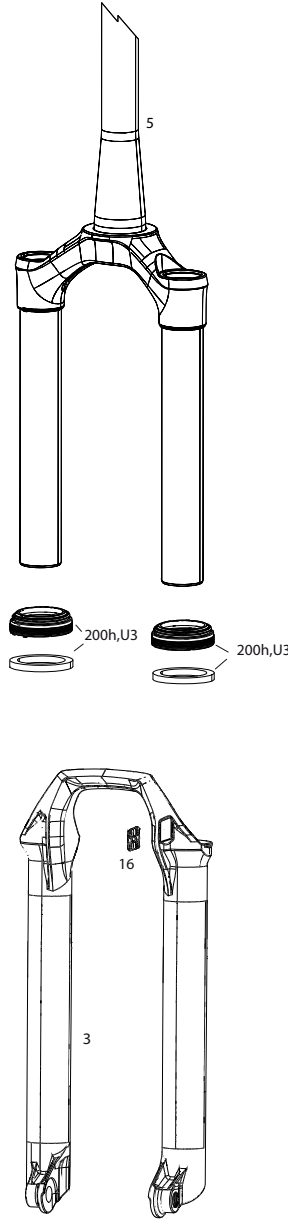

SID (35MM) SELECT/SELECT+/ULTIMATE C1 (2021)

Note:
1. Convert from Crown Adjust to Cable Remote Adjust: complete damper upgrade kit
2. Decal and Maxle pages can be found in back of the catalog.