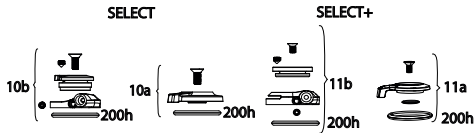

# SID (35MM) SELECT/SELECT+/ULTIMATE C1 (2021)

**Note:**  
 1. Convert from Crown Adjust to Cable Remote Adjust: complete damper upgrade kit  
 2. Decal and Maxle pages can be found in back of the catalog.