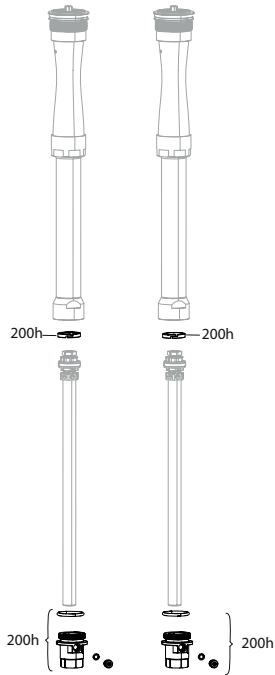

SID (35MM) SELECT/SELECT+/ULTIMATE C1 (2021)

Note:
1. Convert from Crown Adjust to Cable Remote Adjust: complete damper upgrade kit
2. Decal and Maxle pages can be found in back of the catalog.