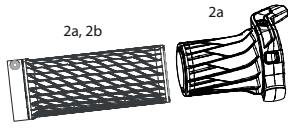

# SID (35MM) SELECT/SELECT+/ULTIMATE C1 (2021)

**Note:**  
 1. Convert from Crown Adjust to Cable Remote Adjust: complete damper upgrade kit  
 2. Decal and Maxle pages can be found in back of the catalog.