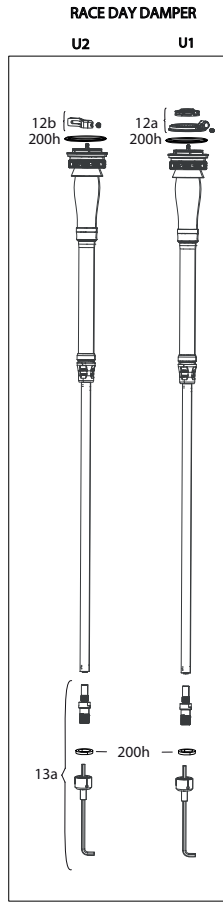

# SID (35MM) SELECT/SELECT+/ULTIMATE C1 (2021)

**Note:**  
 1. Convert from Crown Adjust to Cable Remote Adjust: complete damper upgrade kit  
 2. Decal and Maxle pages can be found in back of the catalog.