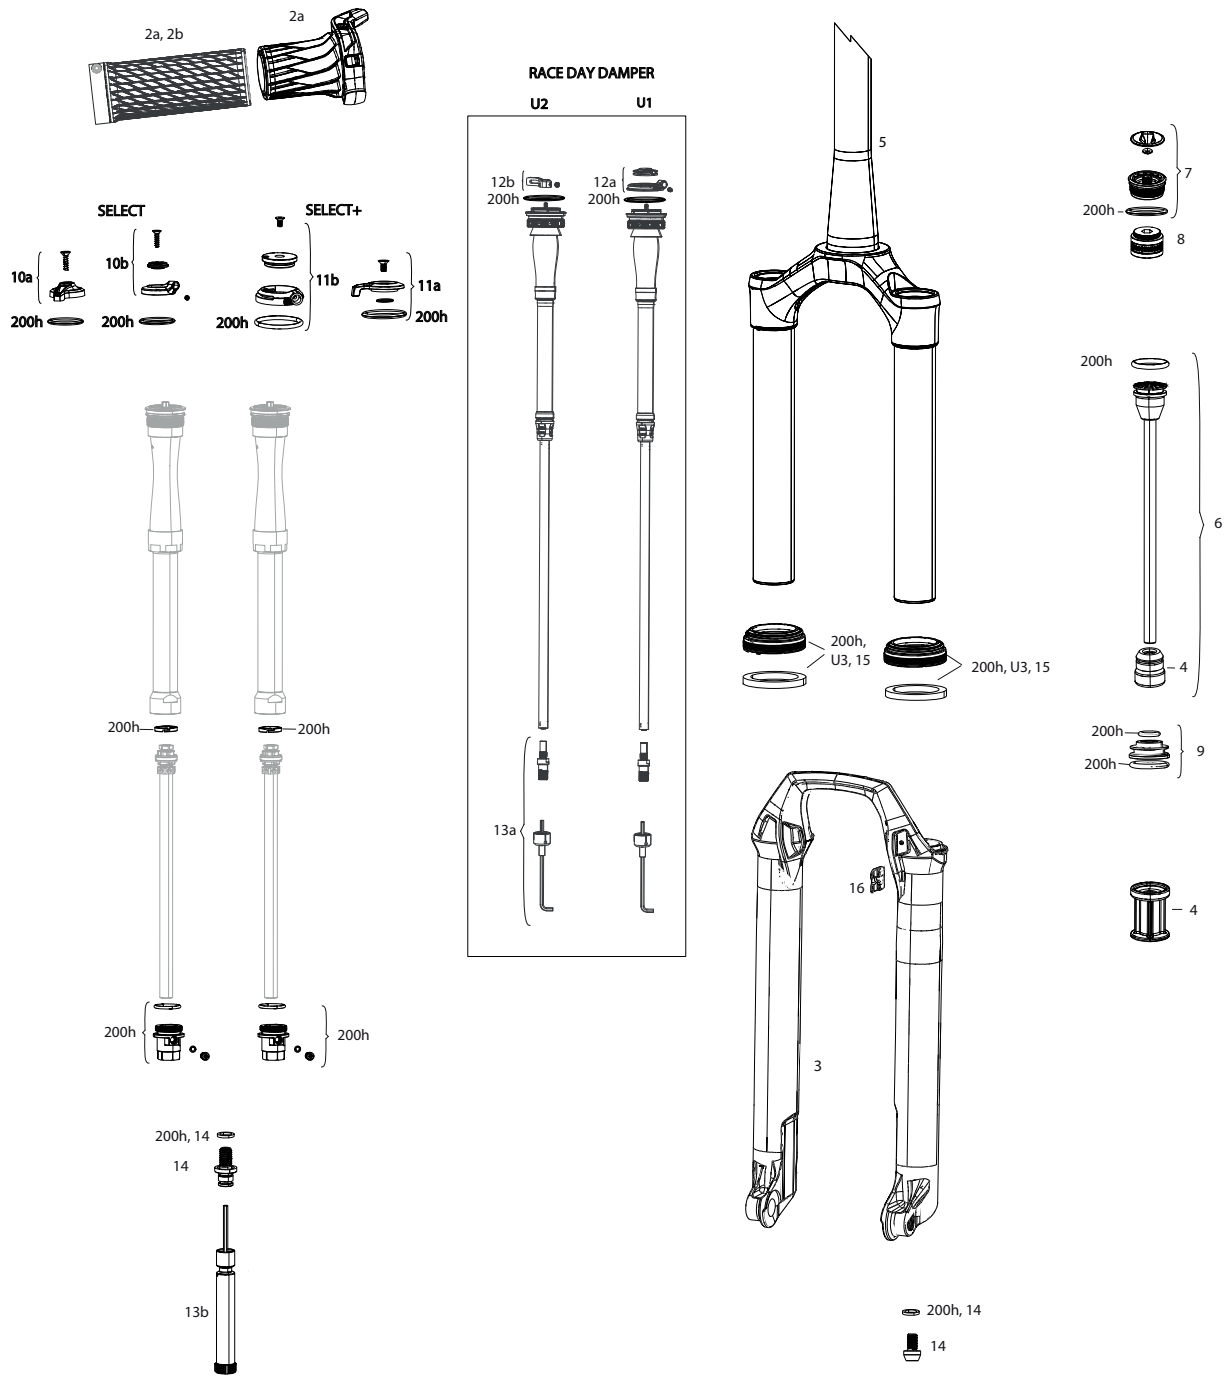

SID SL (32MM) SELECT/SELECT+/ULTIMATE C1 (2021)

Note:
1. Convert from Crown Adjust to Cable Remote Adjust: complete damper upgrade kit
2. Decal and Maxle pages can be found in back of the catalog.