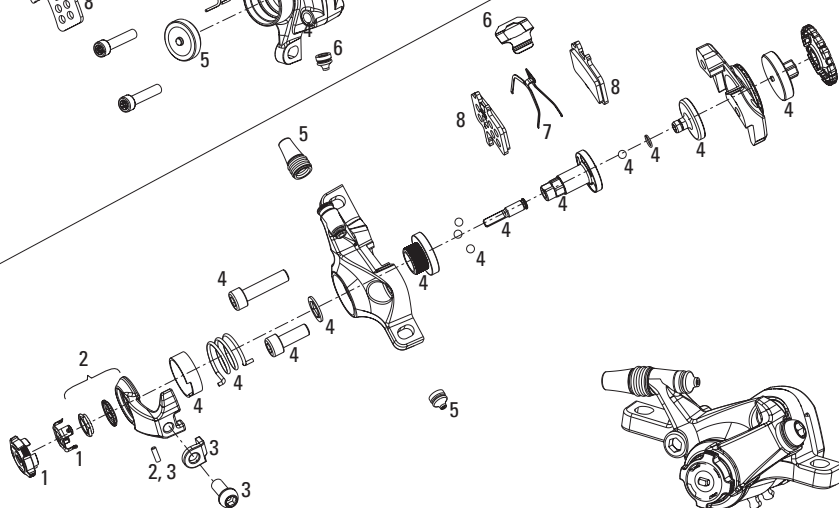

**2008-2012**

**2005-2007**

**No. (05-07) Part Number (05-07) Description (05-07)**

1	11.5311.619.000	BB7 Pad Adjuster Knob Kit
2	11.5311.618.000	BB7 MTB Torque Arm Kit
2	11.5311.624.000	BB7 Road Torque Arm Kit
3	11.5311.620.000	BB7 Anchor Bolt/Return Adj Screw Kit
4	11.5311.623.000	BB7 MTB Internals Kit
4	11.5311.625.000	BB7 Road Internals Kit
5	11.5311.622.000	BB7 Pressure Foot Kit (pre-08)
6	11.5311.621.000	BB7 Cable Boot Kit
7	11.5311.617.000	Juicy/BB7 Pad Spreader, Qty 2
8	11.5369.207.700	Disc Brake Pads Standard for all Juicys & BB7 (1 set)
8	11.5012.949.000	Disc Brake Pads Organic for all Juicys & BB7 (1 set)
8	00.5315.001.020	Disc Brake Pads Organic AL Back Plate for all Juicys & BB7 (1 set)
ns	11.5315.041.000	DB IS Bracket Bolt Steel, Qty 2
ns	11.5015.003.000	BB7 Road Inline Barrel Adjuster Kit

**No. (08-12) Part Number (08-12) Description (08-12)**

1	11.5311.619.010	08-10 BB7 Pad Adjuster Knob Kit
2	11.5311.618.010	08-10 BB7 MTB Torque Arm Kit
2	11.5311.624.010	08-10 BB7 Road Torque Arm Kit
3	11.5311.620.010	08-10 BB7 Anchor Bolt/Return Adj Screw Kit
4	11.5015.008.000	08-10 BB7 MTB Internals Kit (internals and caliper shell Bolts)
4	11.5015.008.010	08-10 BB7 Road Internals Kit (internals and caliper shell Bolts)
5	11.5311.621.000	BB7 Cable Boot Kit
6	11.5015.009.000	Pad Retainer BB7/All Juicy Qty 2
7	11.5311.617.000	Juicy/BB7 Pad Spreader, Qty 2
8	11.5369.207.700	Disc Brake Pads Standard for all Juicys & BB7 (1 set)
8	11.5012.949.000	Disc Brake Pads Organic for all Juicys & BB7 (1 set)
8	00.5315.001.020	Disc Brake Pads Organic AL Back Plate for all Juicys & BB7 (1 set)
ns	11.5315.041.000	DB IS Bracket Bolt Steel, Qty 2
ns	11.5015.003.000	BB7 Road Inline Barrel Adjuster Kit