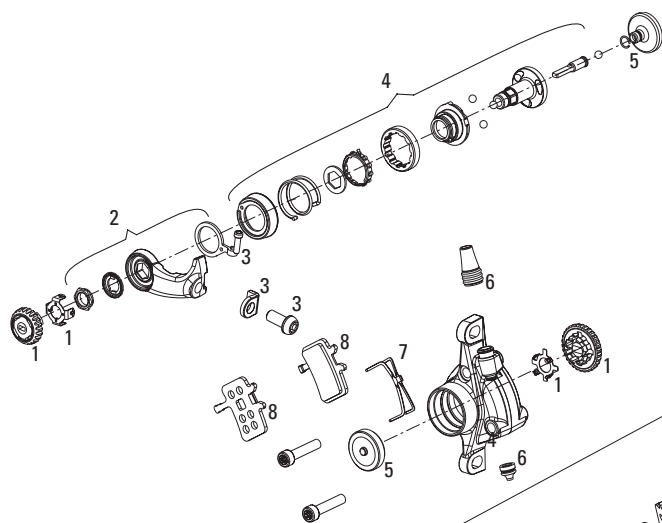

**2008-2012**

**2005-2007**

**No. (05-07) Part Number (05-07) Description (05-07)**

1	11.5311.619.000	BB7 Pad Adjuster Knob Kit
2	11.5311.618.000	BB7 MTB Torque Arm Kit
2	11.5311.624.000	BB7 Road Torque Arm Kit
3	11.5311.620.000	BB7 Anchor Bolt/Return Adj Screw Kit
4	11.5311.623.000	BB7 MTB Internals Kit
4	11.5311.625.000	BB7 Road Internals Kit
5	11.5311.622.000	BB7 Pressure Foot Kit (pre-08)
6	11.5311.621.000	BB7 Cable Boot Kit
7	11.5311.617.000	Juicy/BB7 Pad Spreader, Qty 2
8	11.5369.207.700	Disc Brake Pads Standard for all Juicys & BB7 (1 set)
8	11.5012.949.000	Disc Brake Pads Organic for all Juicys & BB7 (1 set)
8	00.5315.001.020	Disc Brake Pads Organic AL Back Plate for all Juicys & BB7 (1 set)
ns	11.5315.041.000	DB IS Bracket Bolt Steel, Qty 2
ns	11.5015.003.000	BB7 Road Inline Barrel Adjuster Kit

**No. (08-12) Part Number (08-12) Description (08-12)**

1	11.5311.619.010	08-10 BB7 Pad Adjuster Knob Kit
2	11.5311.618.010	08-10 BB7 MTB Torque Arm Kit
2	11.5311.624.010	08-10 BB7 Road Torque Arm Kit
3	11.5311.620.010	08-10 BB7 Anchor Bolt/Return Adj Screw Kit
4	11.5015.008.000	08-10 BB7 MTB Internals Kit (internals and caliper shell Bolts)
4	11.5015.008.010	08-10 BB7 Road Internals Kit (internals and caliper shell Bolts)
5	11.5311.621.000	BB7 Cable Boot Kit
6	11.5015.009.000	Pad Retainer BB7/All Juicy Qty 2
7	11.5311.617.000	Juicy/BB7 Pad Spreader, Qty 2
8	11.5369.207.700	Disc Brake Pads Standard for all Juicys & BB7 (1 set)
8	11.5012.949.000	Disc Brake Pads Organic for all Juicys & BB7 (1 set)
8	00.5315.001.020	Disc Brake Pads Organic AL Back Plate for all Juicys & BB7 (1 set)
ns	11.5315.041.000	DB IS Bracket Bolt Steel, Qty 2
ns	11.5015.003.000	BB7 Road Inline Barrel Adjuster Kit