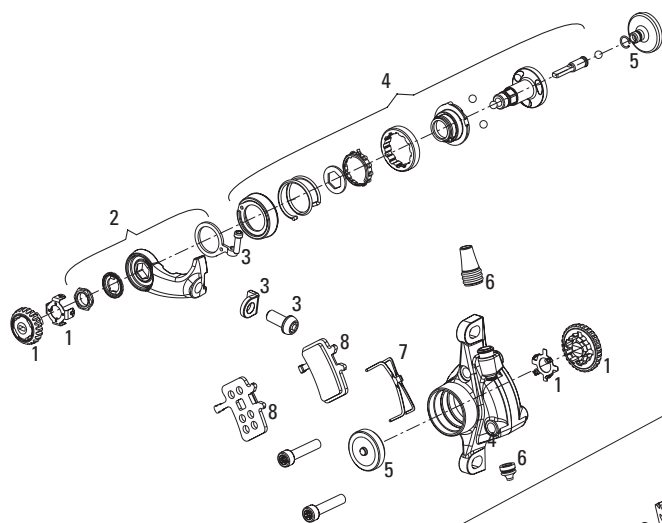

2008-2012

2005-2007

No. (05-07) Part Number (05-07) Description (05-07)

1	11.5311.619.000	BB7 Pad Adjuster Knob Kit
2	11.5311.618.000	BB7 MTB Torque Arm Kit
2	11.5311.624.000	BB7 Road Torque Arm Kit
3	11.5311.620.000	BB7 Anchor Bolt/Return Adj Screw Kit
4	11.5311.623.000	BB7 MTB Internals Kit
4	11.5311.625.000	BB7 Road Internals Kit
5	11.5311.622.000	BB7 Pressure Foot Kit (pre-08)
6	11.5311.621.000	BB7 Cable Boot Kit
7	11.5311.617.000	Juicy/BB7 Pad Spreader, Qty 2
8	11.5369.207.700	Disc Brake Pads Standard for all Juicys & BB7 (1 set)
8	11.5012.949.000	Disc Brake Pads Organic for all Juicys & BB7 (1 set)
8	00.5315.001.020	Disc Brake Pads Organic AL Back Plate for all Juicys & BB7 (1 set)
ns	11.5315.041.000	DB IS Bracket Bolt Steel, Qty 2
ns	11.5015.003.000	BB7 Road Inline Barrel Adjuster Kit

No. (08-12) Part Number (08-12) Description (08-12)

1	11.5311.619.010	08-10 BB7 Pad Adjuster Knob Kit
2	11.5311.618.010	08-10 BB7 MTB Torque Arm Kit
2	11.5311.624.010	08-10 BB7 Road Torque Arm Kit
3	11.5311.620.010	08-10 BB7 Anchor Bolt/Return Adj Screw Kit
4	11.5015.008.000	08-10 BB7 MTB Internals Kit (internals and caliper shell Bolts)
4	11.5015.008.010	08-10 BB7 Road Internals Kit (internals and caliper shell Bolts)
5	11.5311.621.000	BB7 Cable Boot Kit
6	11.5015.009.000	Pad Retainer BB7/All Juicy Qty 2
7	11.5311.617.000	Juicy/BB7 Pad Spreader, Qty 2
8	11.5369.207.700	Disc Brake Pads Standard for all Juicys & BB7 (1 set)
8	11.5012.949.000	Disc Brake Pads Organic for all Juicys & BB7 (1 set)
8	00.5315.001.020	Disc Brake Pads Organic AL Back Plate for all Juicys & BB7 (1 set)
ns	11.5315.041.000	DB IS Bracket Bolt Steel, Qty 2
ns	11.5015.003.000	BB7 Road Inline Barrel Adjuster Kit