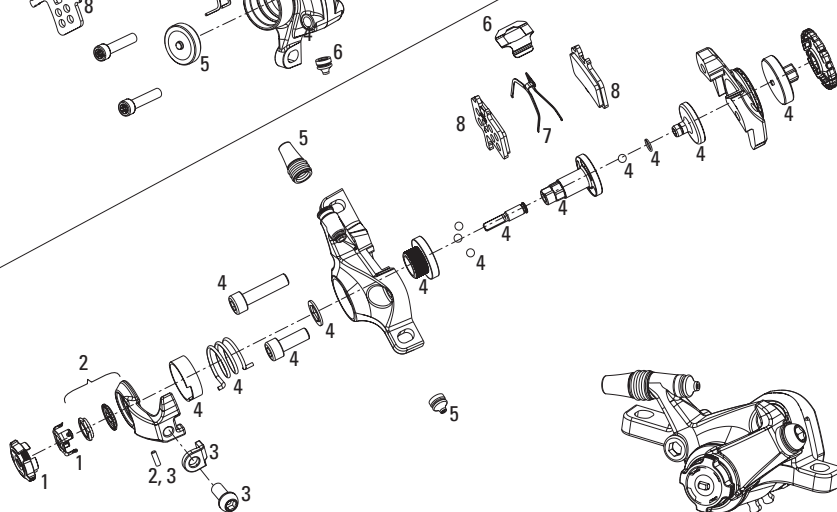

2008-2012

2005-2007

No. (05-07) Part Number (05-07) Description (05-07)

1	11.5311.619.000	BB7 Pad Adjuster Knob Kit
2	11.5311.618.000	BB7 MTB Torque Arm Kit
2	11.5311.624.000	BB7 Road Torque Arm Kit
3	11.5311.620.000	BB7 Anchor Bolt/Return Adj Screw Kit
4	11.5311.623.000	BB7 MTB Internals Kit
4	11.5311.625.000	BB7 Road Internals Kit
5	11.5311.622.000	BB7 Pressure Foot Kit (pre-08)
6	11.5311.621.000	BB7 Cable Boot Kit
7	11.5311.617.000	Juicy/BB7 Pad Spreader, Qty 2
8	11.5369.207.700	Disc Brake Pads Standard for all Juicys & BB7 (1 set)
8	11.5012.949.000	Disc Brake Pads Organic for all Juicys & BB7 (1 set)
8	00.5315.001.020	Disc Brake Pads Organic AL Back Plate for all Juicys & BB7 (1 set)
ns	11.5315.041.000	DB IS Bracket Bolt Steel, Qty 2
ns	11.5015.003.000	BB7 Road Inline Barrel Adjuster Kit

No. (08-12) Part Number (08-12) Description (08-12)

1	11.5311.619.010	08-10 BB7 Pad Adjuster Knob Kit
2	11.5311.618.010	08-10 BB7 MTB Torque Arm Kit
2	11.5311.624.010	08-10 BB7 Road Torque Arm Kit
3	11.5311.620.010	08-10 BB7 Anchor Bolt/Return Adj Screw Kit
4	11.5015.008.000	08-10 BB7 MTB Internals Kit (internals and caliper shell Bolts)
4	11.5015.008.010	08-10 BB7 Road Internals Kit (internals and caliper shell Bolts)
5	11.5311.621.000	BB7 Cable Boot Kit
6	11.5015.009.000	Pad Retainer BB7/All Juicy Qty 2
7	11.5311.617.000	Juicy/BB7 Pad Spreader, Qty 2
8	11.5369.207.700	Disc Brake Pads Standard for all Juicys & BB7 (1 set)
8	11.5012.949.000	Disc Brake Pads Organic for all Juicys & BB7 (1 set)
8	00.5315.001.020	Disc Brake Pads Organic AL Back Plate for all Juicys & BB7 (1 set)
ns	11.5315.041.000	DB IS Bracket Bolt Steel, Qty 2
ns	11.5015.003.000	BB7 Road Inline Barrel Adjuster Kit